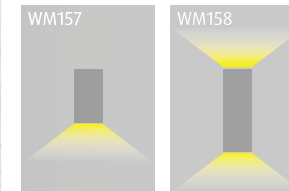

Item NO.	KL-W157	KL-W158
Watt	GU10 MAX.35W	GU10 2XMAX.35W
Safety type	IP54 CLASS I	IP54 CLASS I

KEYLIGHT
SPAIN
LIGHTING PRODUCTS