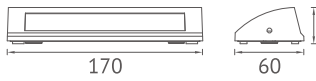

KL-W181 / KL-W182 / KL-W183

Material: Die-cast aluminium / Glass Diffuser

Voltage: 220-240V / 50-60Hz

Led Color Option: 2700- 6500K

Working Temp.: -20°C~40°C