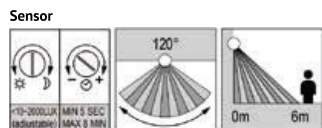

3000K → 6500K

CCT Switchable
3000/4000/6500K