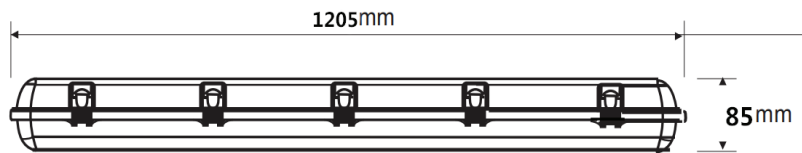

KL-OD-9A-E-40

SPECIFICATIONS

Product Code	KL-OD-9A-E-40
Power	40W
Final Lumen	4560lm
LED Quantity	SMD2835 216P
Power of Single LED	0.2W
Luminosity of single LED	28-30
Current of single LED	60MA
Volatge of single LED	3V
Color Temperature	3000k-6500k
RA	>80
Driver Input Power	40W
Driver Input Voltage	AC220V-240V
Driver Output Voltage	DC58V-114V
Power Factor	>0.9
THD	<10
Size	1205mm*85mm*95mm
IP Rating	IP65
Warranty	3 years