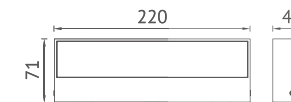

Item NO.	KL-W171-III	KL-W176-III
Watt	LED SMD 10W	LED SMD 2X7W
Luminous Flux	800lm	1200lm
Beam Angle	120°	120°
CRI	80	80
Safety type	IP65 CLASS I	IP65 CLASS I
Power Factor	≥0.95	≥0.95

KEYLIGHT
SPAIN
LIGHTING PRODUCTS