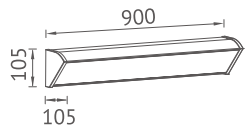

KEYLIGHT
SPAIN
LIGHTING PRODUCTS

Item NO.	KL-W229-600	KL-W229-900	KL-W229-1200
Watt	LED SMD 40W	LED SMD 60W	LED SMD 80W
Luminous Flux	2800lm	5000lm	6500lm
Beam Angle	120°	120°	120°
CRI	80	80	80
Safety type	IP54	IP54	IP54
Power Factor	≥0.9	≥0.9	≥0.9