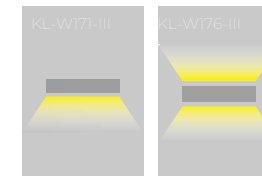

Material: Die-cast aluminium / Glass Diffuser

Voltage: 220-240V / 50-60Hz

Led Color Option: 2700- 6500K

Working Temp.: -20°C~40°C

White Silver Dark Grey Black

3000K → 6500K
CCT Switchable
 3000/4000/6500K

Item NO.	KL-W171-III	KL-W176-III
Watt	LED SMD 10W	LED SMD 2X7W
Luminous Flux	800lm	1200lm
Beam Angle	120°	120°
CRI	80	80
Safety type	IP65 CLASS I	IP65 CLASS I
Power Factor	≥0.95	≥0.95