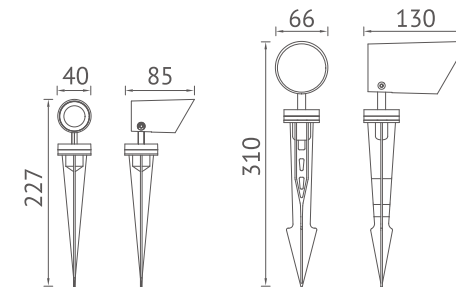

KEYLIGHT
SPAIN
LIGHTING PRODUCTS

KL-S715 / KL-S716

Material: Die-cast aluminium / Glass Diffuser

Voltage: 220-240V / 50-60Hz

Led Color Option: 2700- 6500K

Working Temp.: -20°C~40°C

Item NO.	KL-S715	KL-S716
Watt	LED SMD 3W	LED COB 7W
Luminous Flux	200lm	470lm
Beam Angle	12° 24° 36°	12° 24° 36°
CRI	80	80
Safety type	IP65 Class III	IP65 Class I
Power Factor	≥0.54	≥0.54