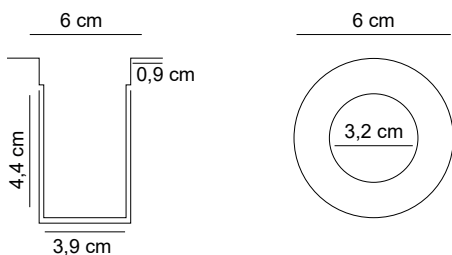

OD-ING-102

Stainless steel (SS304) body
Tempered glass diffuser
GU10