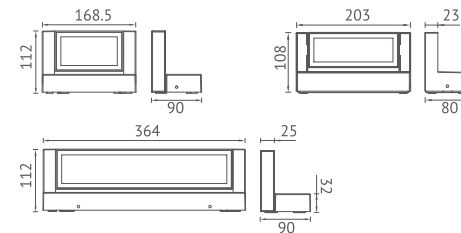

Sensor

KEYLIGHT
SPAIN
LIGHTING PRODUCTS

Item NO.	KL-W471	KL-W472	KL-W473
Watt	LED SMD 12W	LED SMD 21W	LED SMD 36W
Luminous Flux	1000lm	2000lm	4000lm
Beam Angle	95°	95°	95°
CRI	80	80	80
Safety type	IP65 Class I	IP65 Class I	IP65 Class I
Power Factor	≥0.8	≥0.8	≥0.8