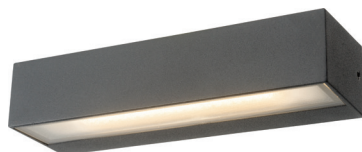

KL-W171 / KL-W176

Material: Die-cast aluminium / Glass Diffuser

Voltage: 220-240V / 50-60Hz

Led Color Option: 2700- 6500K

Working Temp.: -20°C~40°C

Item NO.	KL-W171	KL-W176
Watt	LED SMD 12W	LED SMD 2X8W
Luminous Flux	800lm	1300lm
Beam Angle	120°	120°
CRI	80	80
Safety type	IP65 Class I	IP65 Class I
Power Factor	≥0.95	≥0.95