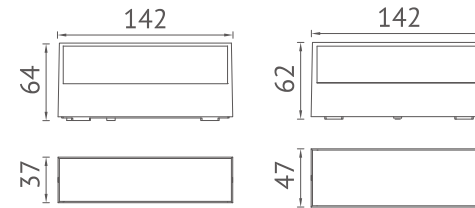

Item NO.	KL-W167	KL-W168
Watt	LED SMD 4W	LED SMD 7W
Luminous Flux	320lm	510lm
Beam Angle	120°	120°
CRI	80	80
Safety type	IP65 Class I	IP65 Class I
Power Factor	≥0.5	≥0.9

KEYLIGHT
SPAIN
LIGHTING PRODUCTS