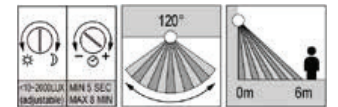

Item NO.	KL-W206	KL-W206 - PIR
Watt	LED SMD 21W	LED SMD 21W
Luminous Flux	1600lm	1600lm
Beam Angle	105°	105°
CRI	80	80
Safety type	IP65 Class I	IP65 Class I
Power Factor	≥0.9	≥0.9

KEYLIGHT
SPAIN
LIGHTING PRODUCTS