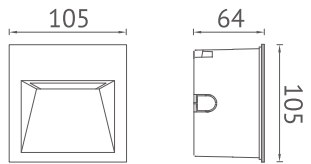

KEYLIGHT
 SPAIN
 LIGHTING PRODUCTS

KL-WR030 / KL-WR040

Material: Die-cast aluminium / Glass Diffus

Voltage: 220-240V / 50-60Hz

Led Color Option: 2700- 6500K

Working Temp.: -20°C~40°C

Item NO.	KL-WR030	KL-WM040
Watt	LED SMD 4W	LED SMD 4W
Luminous Flux	100lm	100lm
Beam Angle	60°	65°
CRI	80	80
Safety type	IP54 Class I	IP54 Class I
Power Factor	≥0.5	≥0.5