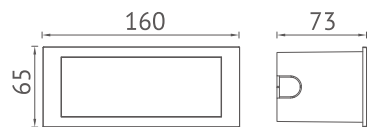

KL-OD0069

Material: Die-cast aluminium / Glass Diffuser

Voltage: 220-240V / 50-60Hz

Led Color Option: 2700- 6500K

Working Temp.: -20°C~40°C

Item NO.	KL-OD0069
Watt	LED SMD 4W
Luminous Flux	180lm
Beam Angle	60°
CRI	80
Safety type	IP54 Class I
Power Factor	≥0.5