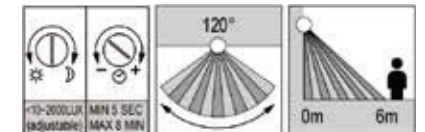

KL-W584

Material: Die-cast aluminium / Glass Diffuser

Voltage: 220-240V / 50-60Hz

Led Color Option: 2700- 6500K

Working Temp.: -20°C~40°C

3000K → 6500K
CCT Switchable
 3000/4000/6500K

Sensor

Item NO.	KL-W584	KL-W584-PIR
Watt	LED COB 16W	LED COB 16W
Luminous Flux	1200lm	1200lm
Beam Angle	38°	38°
CRI	80	80
Safety type	IP65 Class I	IP65 Class I
Power Factor	≥0.9	≥0.9