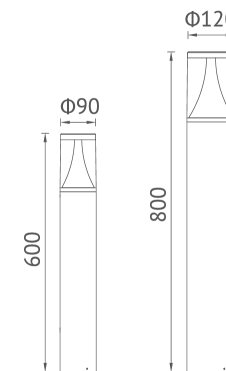

Item NO.	KL-B212	KL-B213
Watt	LED 12W	LED 22W
Luminous Flux	900lm	1900lm
Beam Angle	180°	180°
CRI	80	80
Safety type	IP65 Class I	IP65 Class I
Power Factor	≥0.9	≥0.9

KEYLIGHT
SPAIN
LIGHTING PRODUCTS