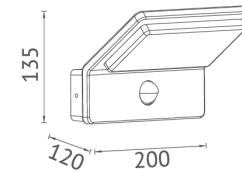

KL-W206

KL-W206 - PIR

Item NO.	KL-W206	KL-W206 - PIR
Watt	LED SMD 21W	LED SMD 21W
Luminous Flux	1600lm	1600lm
Beam Angle	105°	105°
CRI	80	80
Safety type	IP65 Class I	IP65 Class I
Power Factor	≥0.9	≥0.9

KEYLIGHT
SPAIN
LIGHTING PRODUCTS