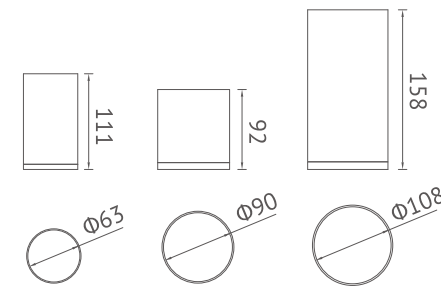

KL-OD0067 - KL-OD0068 - KL-OD002

Material: Die-cast aluminium / Glass Diffuser

Voltage: 220-240V / 50-60Hz

Working Temp.: -20°C~40°C

KL-OD0067

KL-OD0068

KL-OD002

Item NO.	KL-OD0067	KL-OD0068	KL-OD002
Watt	GU10 MAX.35W	E27	GU10 MAX.35W
Safety type	IP65 Class I	IP65 Class I	IP65 Class I