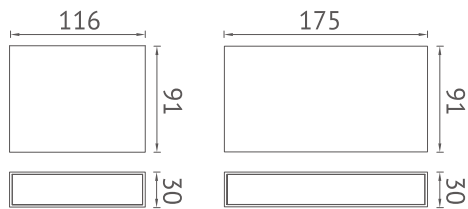

KL-W550 / KL-W551

Material: Die-cast aluminium / Glass Diffuser

Voltage: 220-240V / 50-60Hz

Led Color Option: 2700- 6500K

Working Temp.: -20°C~40°C

Item NO.	KL-W550	KL-W551
Watt	LED SMD 7W	LED SMD 13W
Luminous Flux	500lm	880lm
Beam Angle	120°	120°
CRI	80	80
Safety type	IP65 Class I	IP65 Class I
Power Factor	≥0.5	≥0.5