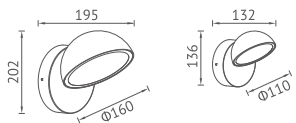

KL-W570 / KL-W571

Material: Die-cast aluminium / Glass Diffuser

Voltage: 220-240V / 50-60Hz

Led Color Option: 2700- 6500K

Working Temp.: -20°C~40°C

3000K → 6500K
CCT Switchable
3000/4000/6500K

Item NO.	KL-W570	KL-W570-DN	KL-W571	KL-W571 - PIR
Watt	LED SMD 12W	LED SMD 12W	LED SMD 21W	LED SMD 21W
Luminous Flux	800lm	800lm	1500lm	1500lm
Beam Angle	120°	120°	120°	120°
CRI	80	80	80	80
Safety type	IP54 Class I	IP54 Class I	IP54 Class I	IP54 Class I
Power Factor	≥0.8	≥0.8	≥0.8	≥0.8