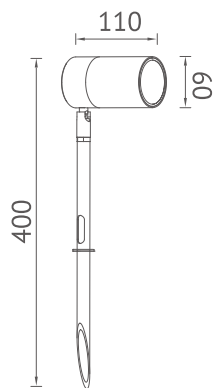

KL-S705

Material: Aluminium / Glass Diffuser

Voltage: 220-240V / 50-60Hz

Working Temp.: -20°C~40°C