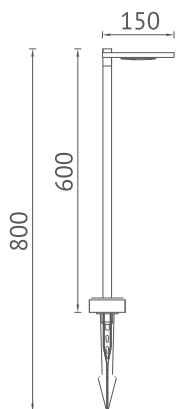

KL-B236 / KL-B237

Material: Die-cast aluminium / Glass Diffuser

Voltage: 12-24V / 50-60Hz

Led Color Option: 2700- 6500K

Working Temp.: -20°C~40°C