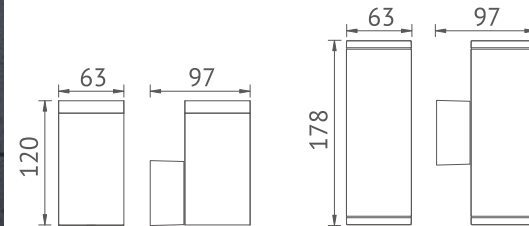

Item NO.	KL-W315	KL-W316
Watt	LED COB 7W	LED COB 13W
Luminous Flux	800lm	1500lm
Beam Angle	38°	38°
CRI	80	80
Safety type	IP54 Class I	IP54 Class I
Power Factor	≥0.8	≥0.8