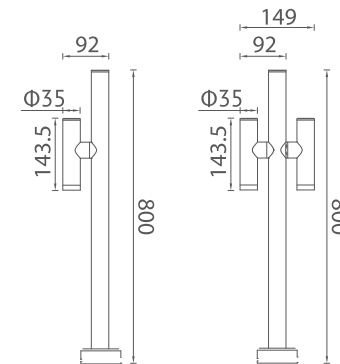

Item NO.	KL-B323-24V	KL-B324-24V
Watt	LED SMD 3W	LED COB 2x3W
Luminous Flux	200lm	400lm
Beam Angle	32°	32°
CRI	80	80
Safety type	IP54 Class III	IP54 Class III
Power Factor	≥0.8	≥0.8

KEYLIGHT
SPAIN
LIGHTING PRODUCTS