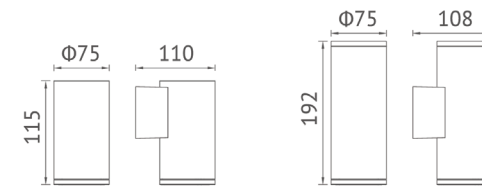

Item NO.	KL-W003	KL-W004
Watt	LED COB 6W	LED COB 2X7W
Luminous Flux	350lm	800lm
Beam Angle	30°	30°
CRI	80	80
Safety type	IP65 Class I	IP65 Class I
Power Factor	≥0.5	≥0.8

KEYLIGHT
SPAIN
LIGHTING PRODUCTS