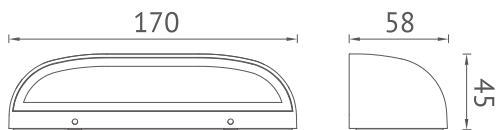

Item NO.	KL-W182 II
Watt	LED SMD7W
Luminous Flux	200lm
Beam Angle	120°
CRI	80
Safety type	IP65 Class I
Power Factor	≥0.5

KEYLIGHT

SPAIN
LIGHTING PRODUCTS

KL-W181 / KL-W182 / KL-W183

Material: Die-cast aluminium / Glass Diffuser