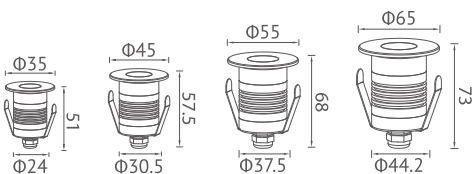

OD-ING-035 / OD-ING-045 OD-ING-055 / OD-ING-065

Material: Stainless Steel panel / Glass Diffuser

Voltage: DC12/24V / 50-60Hz

Working Temp.: -20°C~40°C