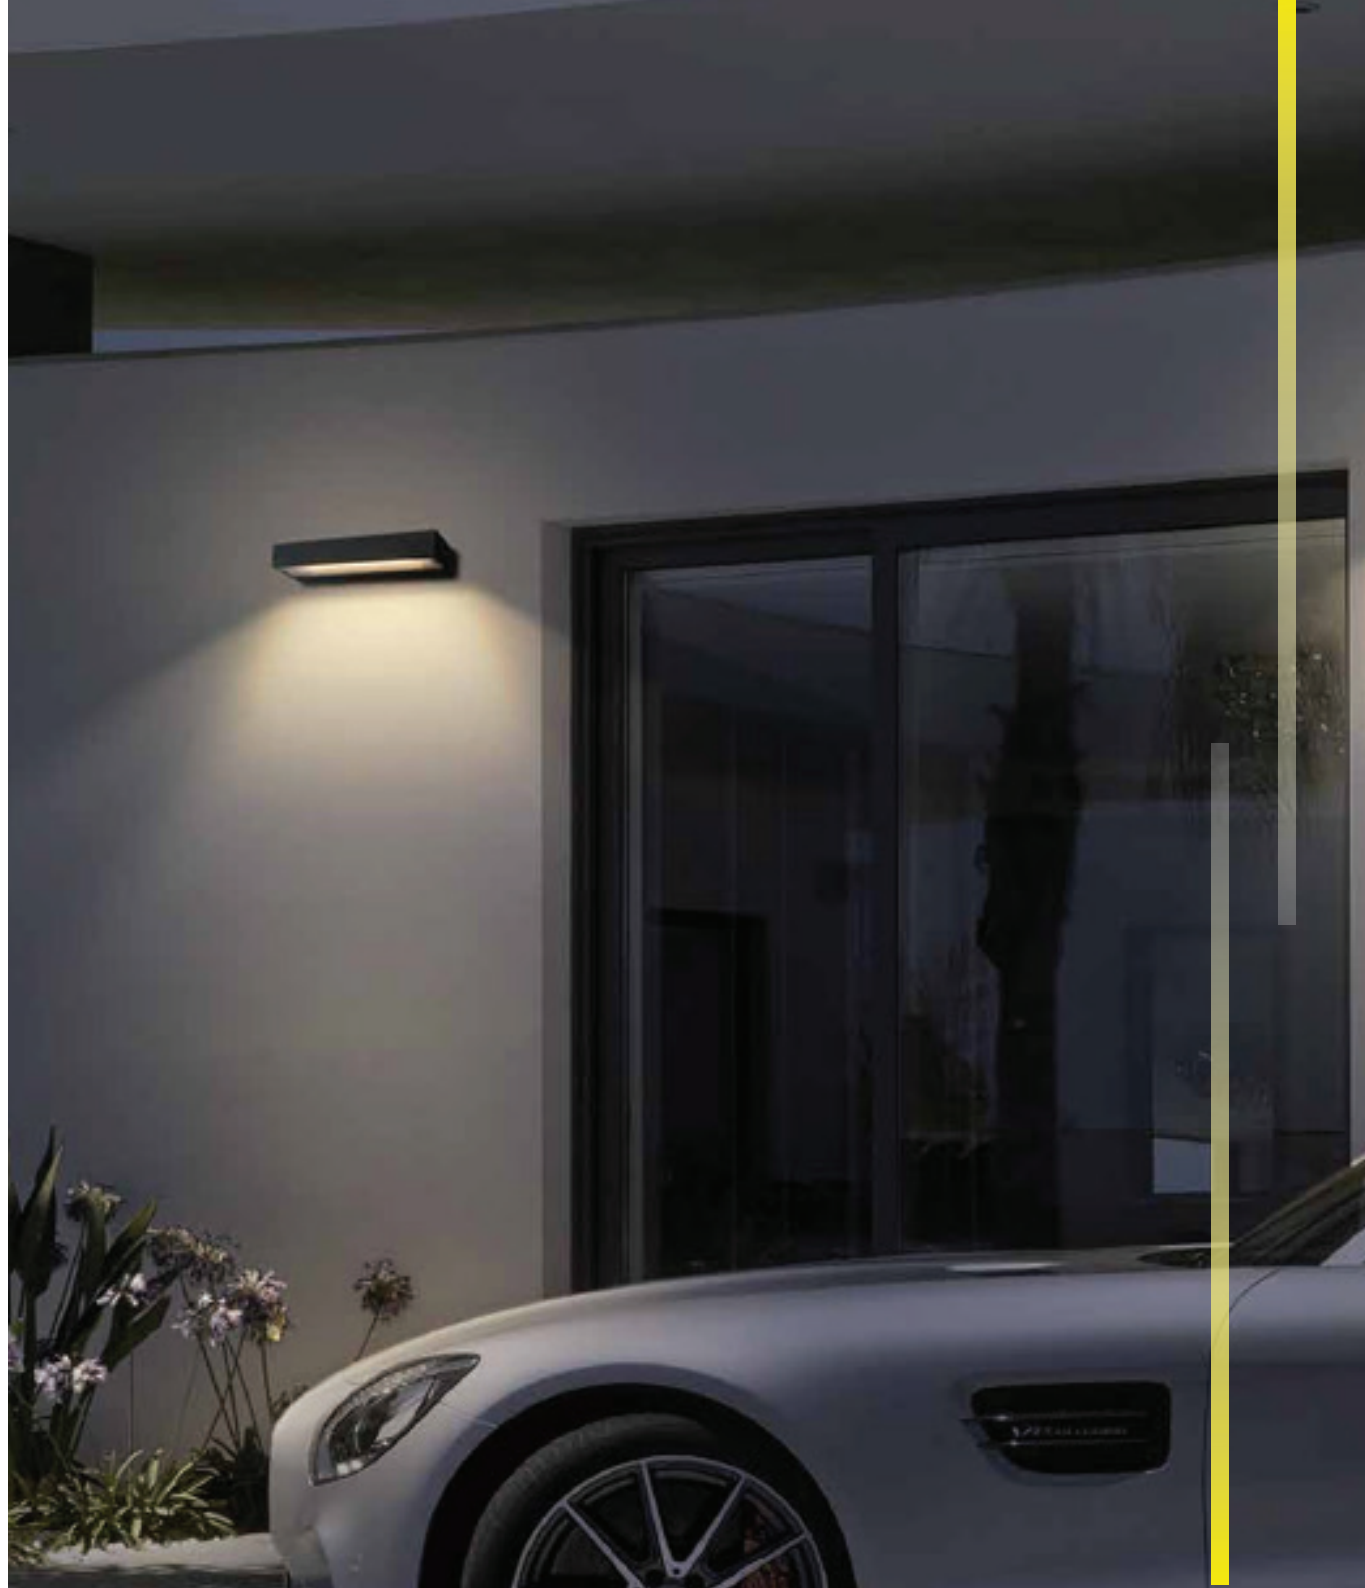

Item NO.	KL-B591	KL-B592
Watt	LED 7W	LED 12W
Luminous Flux	520lm	800lm
Beam Angle	55°	55°
CRI	80	80
Safety type	IP65 CLASS I	IP65 CLASS I
Power Factor	≥0.85	≥0.85

KEYLIGHT
SPAIN
LIGHTING PRODUCTS

KL-W171-III / KL-W176-III