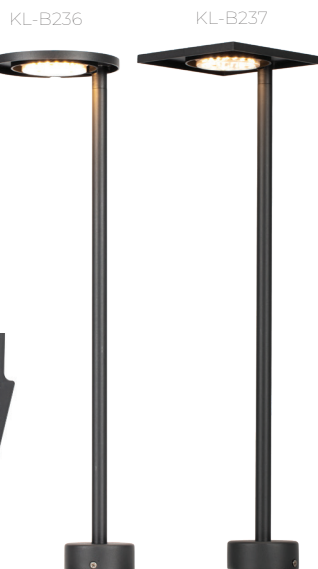

KL-B236 / KL-B237

Material: Die-cast aluminium / Glass Diffuser

Voltage: 12-24V / 50-60Hz

Led Color Option: 2700- 6500K

Working Temp.: -20°C~40°C