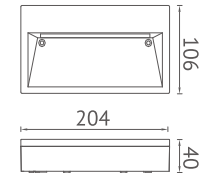

KL-OD0039 / KL-WR041

Material: Die-cast aluminium / Glass Diffuser

Voltage: 220-240V / 50-60Hz

Led Color Option: 2700- 6500K

Working Temp.: -20°C~40°C

KL-OD0039

KL-WR041

Item NO.	KL-OD0039	KL-WR041
Watt	LED SMD 10W	LED SMD 10W
Luminous Flux	250lm	250lm
Beam Angle	70°	70°
CRI	80	80
Safety type	IP54 Class I	IP54 Class I
Power Factor	≥0.9	≥0.9