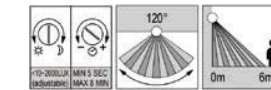

KEYLIGHT
SPAIN
LIGHTING PRODUCTS

Item NO.	KL-W471	KL-W472	KL-W473
Watt	LED SMD 12W	LED SMD 21W	LED SMD 36W
Luminous Flux	1000lm	2000lm	4000lm
Beam Angle	95°	95°	95°
CRI	80	80	80
Safety type	IP65 Class I	IP65 Class I	IP65 Class I
Power Factor	≥0.8	≥0.8	≥0.8