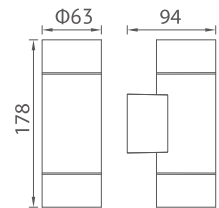

KL-W311 / KL-W312

Material: Die-cast aluminium / Glass Diffuser

Voltage: 220-240V / 50-60Hz

Led Color Option: 2700- 6500K

Working Temp.: -20°C~40°C