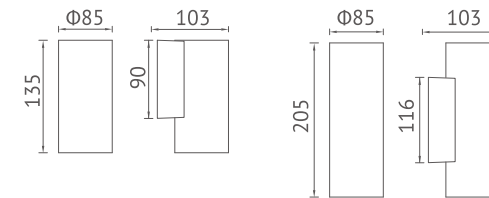

KEYLIGHT
 SPAIN
 LIGHTING PRODUCTS

KL-W007 / KL-W008

Material: Die-cast aluminium / Glass Diffuser

Voltage: 220-240V / 50-60Hz

Led Color Option: 2700- 6500K

Working Temp.: -20°C~40°C

Item NO.	KL-W007	KL-W008
Watt	LED COB 12W	LED COB 2X12W
Luminous Flux	1000lm	2500lm
Beam Angle	38°	38°
CRI	80	80
Safety type	IP65 Class I	IP65 Class I
Power Factor	≥0.8	≥0.8