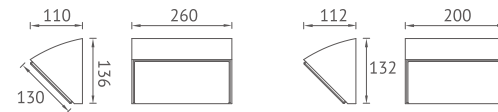

KL-W223 / KL-W226 / KL-W228

Material: Die-cast aluminium / PC Diffuser

Voltage: 220-240V / 50-60Hz

Led Color Option: 2700- 6500K

Working Temp.: -20°C~40°C

3000K → 6500K

CCT Switchable
3000/4000/6500K

Item NO.	KL-W223	KL-W226	KL-W228
Watt	LED SMD 60W	LED SMD 40W	LED SMD 24W
Luminous Flux	5000lm	4000lm	2000lm
Beam Angle	120°	120°	120°
CRI	80	80	80
Safety type	IP65 Class I	IP65 Class I	IP65 Class I
Power Factor	≥0.9	≥0.9	≥0.9