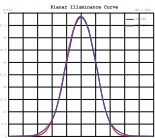

KEYLIGHT
 SPAIN
 LIGHTING PRODUCTS

FL-OD-10/20/30/50/100/200W

INTENSITY DISTRIBUTION DIAGRAM BY CIP-MARK

100W-Light Distribution Curve

100W-Lux Distance Curve

Model	Luminous	Beam Angle	Surge
FL-OD 10W	100-110LM/W	≥0.9	≥2KV
FL-OD 20W	100-110LM/W	≥0.9	≥2KV
FL-OD 30W	100-110LM/W	≥0.9	≥2KV
FL-OD 50W	100-110LM/W	≥0.9	≥2KV
FL-OD 100W	100-110LM/W	≥0.9	≥6KV
FL-OD 150W	100-110LM/W	≥0.9	≥8KV
FL-OD 200W	100-110LM/W	≥0.9	≥8KV