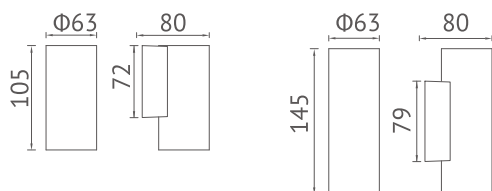

KL-W005 / KL-W006

Material: Die-cast aluminium / Glass Diffuser

Voltage: 220-240V / 50-60Hz

Led Color Option: 2700- 6500K

Working Temp.: -20°C~40°C