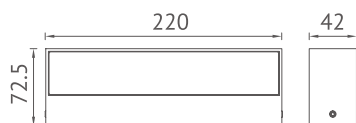

KL-W171 / KL-W176

Material: Die-cast aluminium / Glass Diffuser

Voltage: 220-240V / 50-60Hz

Led Color Option: 2700- 6500K

Working Temp.: -20°C~40°C

KL-W171

KL-W176

Item NO.	KL-W171	KL-W176
Watt	LED SMD 12W	LED SMD 2X8W
Luminous Flux	800lm	1300lm
Beam Angle	120°	120°
CRI	80	80
Safety type	IP65 Class I	IP65 Class I
Power Factor	≥0.95	≥0.95