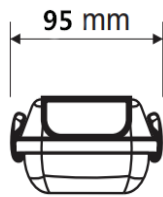

KL-OD-9A-E-40

SPECIFICATIONS

Product Code	KL-OD-9A-E-40
Power	40W
Final Lumen	4560lm
LED Quantity	SMD2835 216P
Power of Single LED	0.2W
Luminosity of single LED	28-30
Current of single LED	60MA
Volatge of single LED	3V
Color Temperature	3000k-6500k
RA	>80
Driver Input Power	40W
Driver Input Voltage	AC220V-240V
Driver Output Voltage	DC58V-114V
Power Factor	>0.9
THD	<10
Size	1205mm*85mm*95mm
IP Rating	IP65
Warranty	3 years