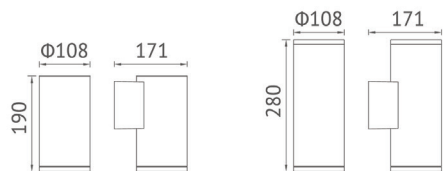

KL-W015 / KL-W016

Material: Die-cast aluminium / Glass Diffuser

Voltage: 220-240V / 50-60Hz

Led Color Option: 2700- 6500K

Working Temp.: -20°C~40°C