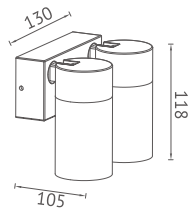

KEYLIGHT
 SPAIN
 LIGHTING PRODUCTS

KL-W585 / KL-W586

Material: Die-cast aluminium / Glass Diffuser

Voltage: 220-240V / 50-60Hz

Working Temp.: -20°C~40°C

Item NO.	KL-W585	KL-W585-PIR	KL-W586	KL-W586-PIR
Watt	GU10 MAX. 35W	GU10 MAX. 35W	GU10 MAX. 2X35W	GU10 MAX. 2X35W
Safety type	IP65 Class I	IP65 Class I	IP65 Class I	IP65 Class I