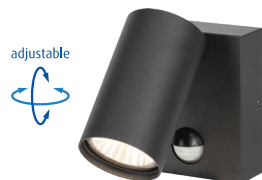

Sensor

KEYLIGHT
SPAIN
LIGHTING PRODUCTS

Item NO.	KL-W471	KL-W472	KL-W473
Watt	LED SMD 12W	LED SMD 21W	LED SMD 36W
Luminous Flux	1000lm	2000lm	4000lm
Beam Angle	95°	95°	95°
CRI	80	80	80
Safety type	IP65 Class I	IP65 Class I	IP65 Class I
Power Factor	≥0.8	≥0.8	≥0.8

KL-W581 / KL-W582

Material: Die-cast aluminium / Glass Diffuser

Voltage: 220-240V / 50-60Hz

Led Color Option: 2700- 6500K

Working Temp.: -20°C~40°C

KL-W581

KL-W582

3000K → 6500K

CCT Switchable
3000/4000/6500K

Item NO.	KL-W581	KL-W581-PIR	KL-W582	KL-W582-PIR
Watt	LED COB 8W	LED COB 8W	LED SMD 16W	LED SMD 16W
Luminous Flux	600lm	600lm	1200lm	1200lm
Beam Angle	38°	38°	38°	38°
CRI	80	80	80	80
Safety type	IP65 Class I	IP65 Class I	IP65 Class I	IP65 Class I
Power Factor	≥0.8	≥0.8	≥0.9	≥0.9