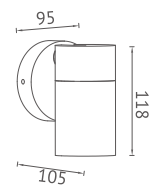

KEYLIGHT
 SPAIN
 LIGHTING PRODUCTS

KL-W585 / KL-W586

Material: Die-cast aluminium / Glass Diffuser

Voltage: 220-240V / 50-60Hz

Working Temp.: -20°C~40°C

Item NO.	KL-W585	KL-W585-PIR	KL-W586	KL-W586-PIR
Watt	GU10 MAX. 35W	GU10 MAX. 35W	GU10 MAX. 2X35W	GU10 MAX. 2X35W
Safety type	IP65 Class I	IP65 Class I	IP65 Class I	IP65 Class I