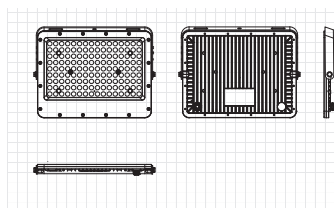

KEYLIGHT
 SPAIN
 LIGHTING PRODUCTS

FL-OD-10/20/30/50/100/200W

INTENSITY DISTRIBUTION DIAGRAM BY CIP-MARK

100W-Light Distribution Curve

100W-Lux Distance Curve

Model	Luminous	Beam Angle	Surge
FL-OD 10W	100-110LM/W	≥0.9	≥2KV
FL-OD 20W	100-110LM/W	≥0.9	≥2KV
FL-OD 30W	100-110LM/W	≥0.9	≥2KV
FL-OD 50W	100-110LM/W	≥0.9	≥2KV
FL-OD 100W	100-110LM/W	≥0.9	≥6KV
FL-OD 150W	100-110LM/W	≥0.9	≥8KV
FL-OD 200W	100-110LM/W	≥0.9	≥8KV