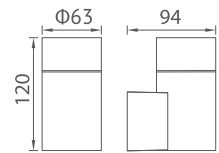

KEYLIGHT
 SPAIN
 LIGHTING PRODUCTS

KL-W311 / KL-W312

Material: Die-cast aluminium / Glass Diffuser

Voltage: 220-240V / 50-60Hz

Led Color Option: 2700- 6500K

Working Temp.: -20°C~40°C

Item NO.	KL-W311	KL-W312
Watt	LED COB 7W	LED COB 13W
Luminous Flux	800lm	1500lm
Beam Angle	38°	38°
CRI	80	80
Safety type	IP65 Class I	IP65 Class I
Power Factor	≥0.5	≥0.85