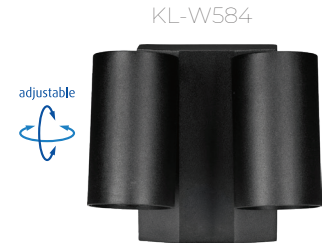

Sensor

KEYLIGHT
SPAIN
LIGHTING PRODUCTS

Item NO.	KL-W471	KL-W472	KL-W473
Watt	LED SMD 12W	LED SMD 21W	LED SMD 36W
Luminous Flux	1000lm	2000lm	4000lm
Beam Angle	95°	95°	95°
CRI	80	80	80
Safety type	IP65 Class I	IP65 Class I	IP65 Class I
Power Factor	≥0.8	≥0.8	≥0.8

CCT Switchable
3000/4000/6500K

Item NO.	KL-W581	KL-W581-PIR	KL-W582	KL-W582-PIR
Watt	LED COB 8W	LED COB 8W	LED SMD 16W	LED SMD 16W
Luminous Flux	600lm	600lm	1200lm	1200lm
Beam Angle	38°	38°	38°	38°
CRI	80	80	80	80
Safety type	IP65 Class I	IP65 Class I	IP65 Class I	IP65 Class I
Power Factor	≥0.8	≥0.8	≥0.9	≥0.9

KL-W584

Material: Die-cast aluminium / Glass Diffuser

Voltage: 220-240V / 50-60Hz

Led Color Option: 2700- 6500K

Working Temp.: -20°C~40°C

3000K → 6500K
CCT Switchable
 3000/4000/6500K

Sensor

Item NO.	KL-W584	KL-W584-PIR
Watt	LED COB 16W	LED COB 16W
Luminous Flux	1200lm	1200lm
Beam Angle	38°	38°
CRI	80	80
Safety type	IP65 Class I	IP65 Class I
Power Factor	≥0.9	≥0.9

KEYLIGHT
 SPAIN
 LIGHTING PRODUCTS

KL-W585 / KL-W586

Material: Die-cast aluminium / Glass Diffuser

Voltage: 220-240V / 50-60Hz

Working Temp.: -20°C~40°C

Item NO.	KL-W585	KL-W585-PIR	KL-W586	KL-W586-PIR
Watt	GU10 MAX. 35W	GU10 MAX. 35W	GU10 MAX. 2X35W	GU10 MAX. 2X35W
Safety type	IP65 Class I	IP65 Class I	IP65 Class I	IP65 Class I