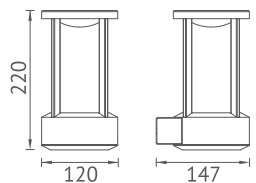

Material: Die-cast aluminium / PC Diffuser

Voltage: 220-240V / 50-60Hz

Led Color Option: 2700- 6500K

Working Temp.: -20°C~40°C

KL-OD0014 KL-OD0014-PIR

Item NO.	KL-OD0014	KL-OD0014-PIR
Watt	LED SMD 13W	LED SMD 13W
Luminous Flux	800lm	800lm
Beam Angle	120°	120°
CRI	80	80
Safety type	IP65 Class I	IP65 Class I
Power Factor	≥0.85	≥0.85