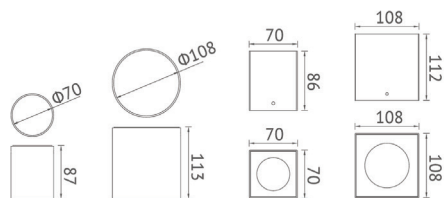

KL-C114

Item NO.	KL-C003	KL-C014	KL-C113	KL-C114
Watt	LED COB 7W	LED COB 7W	LED COB 13W	LED COB 13W
Luminous Flux	580lm	580lm	1000lm	1000lm
Beam Angle	38°	38°	38°	38°
CRI	80	80	80	80
Safety type	IP54 Class I	IP54 Class I	IP54 Class I	IP54 Class I
Power Factor	≥0.8	≥0.8	≥0.8	≥0.8