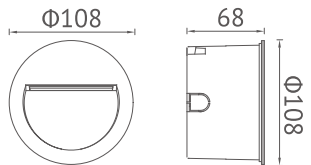

KEYLIGHT
 SPAIN
 LIGHTING PRODUCTS

KL-WR030 / KL-WR040

Material: Die-cast aluminium / Glass Diffus

Voltage: 220-240V / 50-60Hz

Led Color Option: 2700- 6500K

Working Temp.: -20°C~40°C

Item NO.	KL-WR030	KL-WM040
Watt	LED SMD 4W	LED SMD 4W
Luminous Flux	100lm	100lm
Beam Angle	60°	65°
CRI	80	80
Safety type	IP54 Class I	IP54 Class I
Power Factor	≥0.5	≥0.5