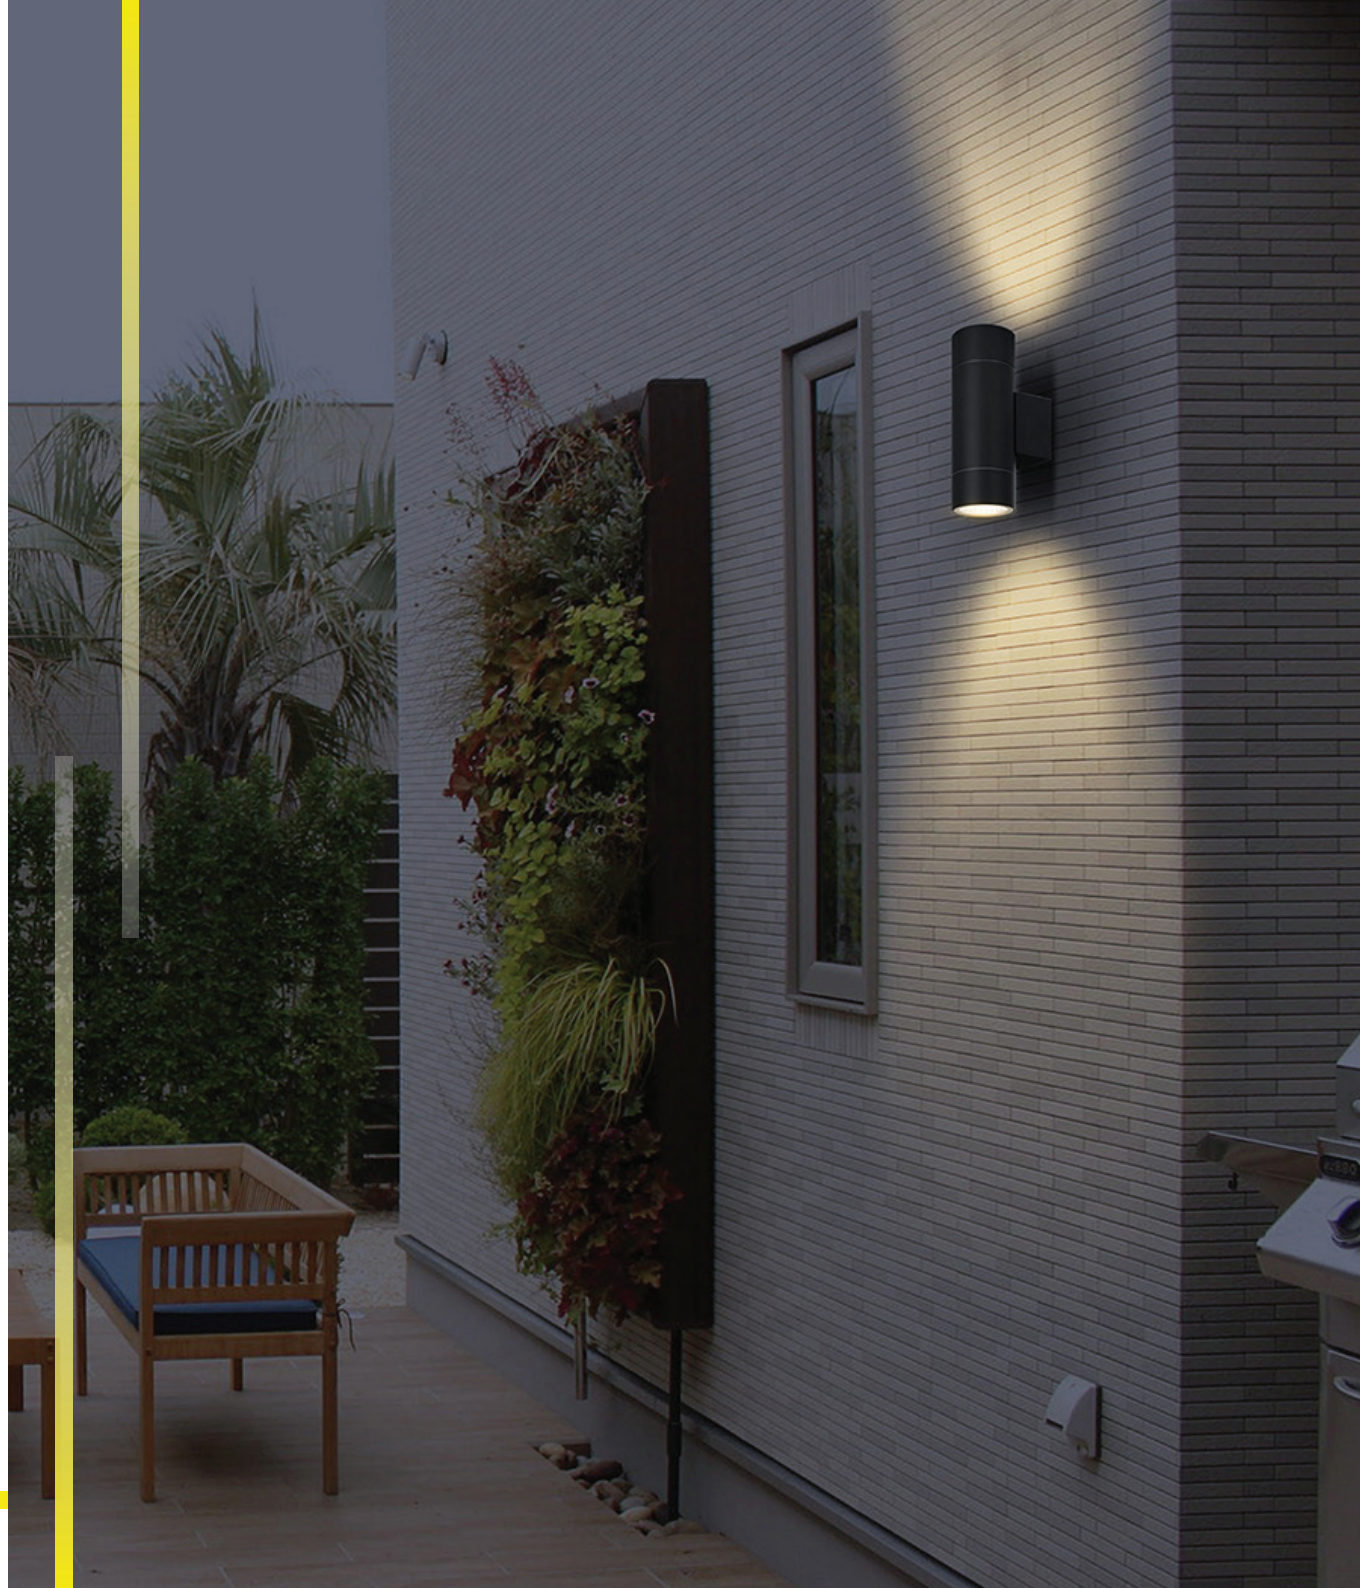

KEYLIGHT
 SPAIN
 LIGHTING PRODUCTS

KL-W311 / KL-W312

Material: Die-cast aluminium / Glass Diffuser

Voltage: 220-240V / 50-60Hz

Led Color Option: 2700- 6500K

Working Temp.: -20°C~40°C

Item NO.	KL-W311	KL-W312
Watt	LED COB 7W	LED COB 13W
Luminous Flux	800lm	1500lm
Beam Angle	38°	38°
CRI	80	80
Safety type	IP65 Class I	IP65 Class I
Power Factor	≥0.5	≥0.85