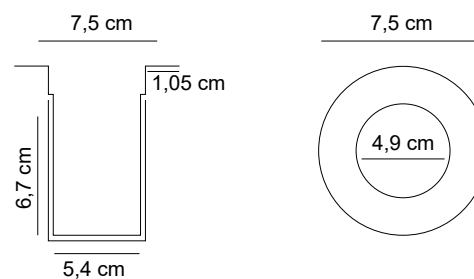

KEYLIGHT
SPAIN
LIGHTING PRODUCTS