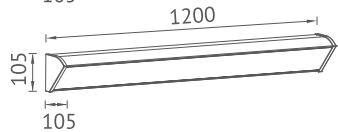

KEYLIGHT
SPAIN
LIGHTING PRODUCTS

Item NO.	KL-W229-600	KL-W229-900	KL-W229-1200
Watt	LED SMD 40W	LED SMD 60W	LED SMD 80W
Luminous Flux	2800lm	5000lm	6500lm
Beam Angle	120°	120°	120°
CRI	80	80	80
Safety type	IP54	IP54	IP54
Power Factor	≥0.9	≥0.9	≥0.9