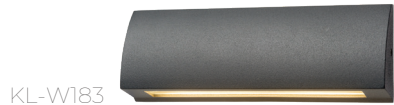

KL-W181 / KL-W182 / KL-W183

Material: Die-cast aluminium / Glass Diffuser

Voltage: 220-240V / 50-60Hz

Led Color Option: 2700- 6500K

Working Temp.: -20°C~40°C