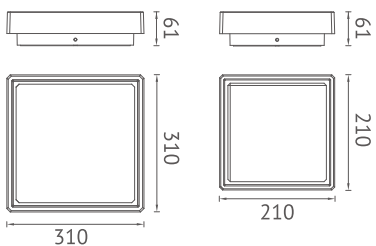

3000K → 6500K

CCT Switchable
3000/4000/6500K

Item NO.	KL-OD0065	KL-OD0066
Watt	LED 22W	LED 40W
Luminous Flux	2000lm	3600lm
Beam Angle	120°	120°
CRI	80	80
Safety type	IP65 Class I	IP65 Class I
Power Factor	≥0.9	≥0.9

KEYLIGHT
SPAIN
LIGHTING PRODUCTS