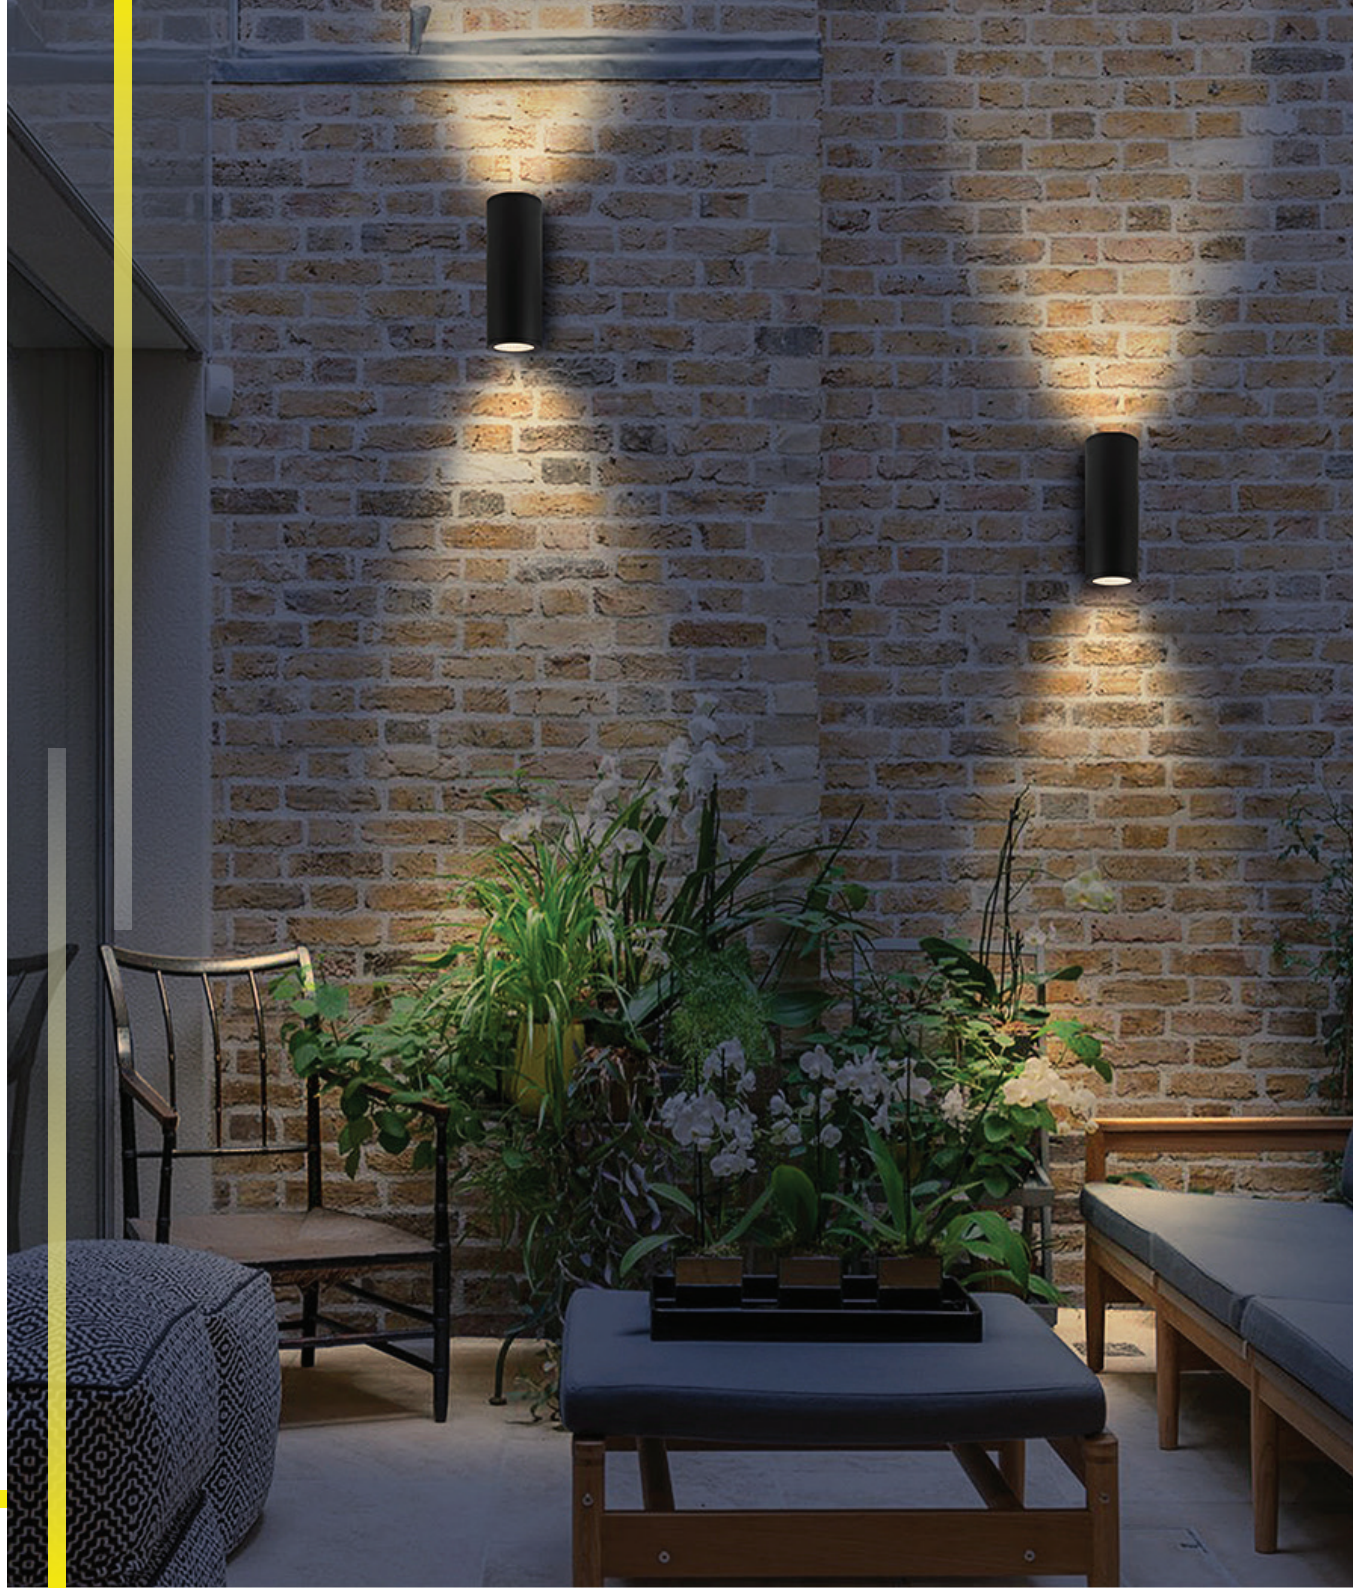

KL-W015 / KL-W016

Material: Die-cast aluminium / Glass Diffuser

Voltage: 220-240V / 50-60Hz

Led Color Option: 2700- 6500K

Working Temp.: -20°C~40°C

Item NO.	KL-W015	KL-W016
Watt	LED COB 12W	LED COB 2X12W
Luminous Flux	1200lm	2500lm
Beam Angle	38°	38°
CRI	80	80
Safety type	IP65 Class I	IP65 Class I
Power Factor	≥0.85	≥0.95