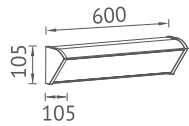

KEYLIGHT
SPAIN
LIGHTING PRODUCTS

Item NO.	KL-W229-600	KL-W229-900	KL-W229-1200
Watt	LED SMD 40W	LED SMD 60W	LED SMD 80W
Luminous Flux	2800lm	5000lm	6500lm
Beam Angle	120°	120°	120°
CRI	80	80	80
Safety type	IP54	IP54	IP54
Power Factor	≥0.9	≥0.9	≥0.9