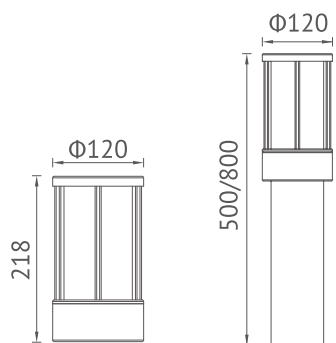

KL-B231 / KL-B231-500 KL-B231-800

Material: Die-cast aluminium / Glass Diffuser

Voltage: 220-240V / 50-60Hz

Working Temp.: -20°C~40°C

White Silver Dark Grey Black