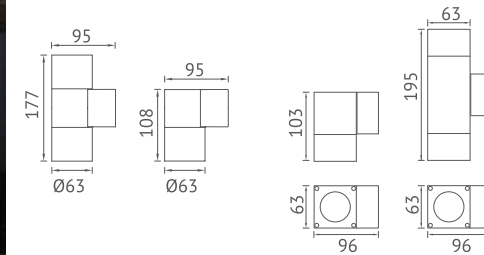

Item NO.	KL-OD0049	KL-OD0048	KL-W051	KL-W052
Watt	GU10 MAX.35W	GU10 X2 MAX.35W	GU10 MAX.35W	GU10 X2 MAX.35W
Safety type	IP65 Class I	IP65 Class I	IP54 Class I	IP54 Class I