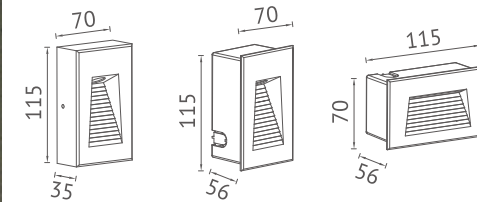

Item NO.	KL-WR054A	KL-WR054B	KL-WR054
Watt	LED 3.5W	LED 3.5W	LED 3.5W
Luminous Flux	150lm	180lm	150lm
Beam Angle	70°	80°	70°
CRI	80	80	80
Safety type	IP54 Class I	IP54 Class I	IP54 Class I
Power Factor	≥0.5	≥0.5	≥0.5

KEYLIGHT
SPAIN
LIGHTING PRODUCTS