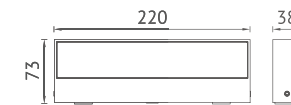

Material: Die-cast aluminium / Glass Diffuser

Voltage: 220-240V / 50-60Hz

Led Color Option: 2700- 6500K

Working Temp.: -20°C~40°C

White Silver Dark Grey Black

3000K → 6500K
CCT Switchable
 3000/4000/6500K

Item NO.	KL-W171-III	KL-W176-III
Watt	LED SMD 10W	LED SMD 2X7W
Luminous Flux	800lm	1200lm
Beam Angle	120°	120°
CRI	80	80
Safety type	IP65 CLASS I	IP65 CLASS I
Power Factor	≥0.95	≥0.95