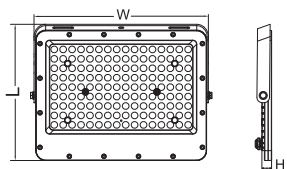

KEYLIGHT
 SPAIN
 LIGHTING PRODUCTS

FL-OD-10/20/30/50/100/200W

INTENSITY DISTRIBUTION DIAGRAM BY CIP-MARK

100W-Light Distribution Curve

100W-Lux Distance Curve

Model	Luminous	Beam Angle	Surge
FL-OD 10W	100-110LM/W	≥0.9	≥2KV
FL-OD 20W	100-110LM/W	≥0.9	≥2KV
FL-OD 30W	100-110LM/W	≥0.9	≥2KV
FL-OD 50W	100-110LM/W	≥0.9	≥2KV
FL-OD 100W	100-110LM/W	≥0.9	≥6KV
FL-OD 150W	100-110LM/W	≥0.9	≥8KV
FL-OD 200W	100-110LM/W	≥0.9	≥8KV