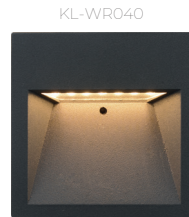

KEYLIGHT
 SPAIN
 LIGHTING PRODUCTS

KL-WR030 / KL-WR040

Material: Die-cast aluminium / Glass Diffus

Voltage: 220-240V / 50-60Hz

Led Color Option: 2700- 6500K

Working Temp.: -20°C~40°C

Item NO.	KL-WR030	KL-WM040
Watt	LED SMD 4W	LED SMD 4W
Luminous Flux	100lm	100lm
Beam Angle	60°	65°
CRI	80	80
Safety type	IP54 Class I	IP54 Class I
Power Factor	≥0.5	≥0.5