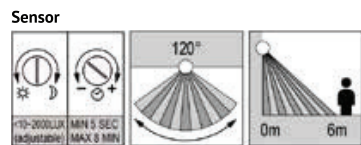

KEYLIGHT
 SPAIN
 LIGHTING PRODUCTS

KL-W585 / KL-W586

Material: Die-cast aluminium / Glass Diffuser

Voltage: 220-240V / 50-60Hz

Working Temp.: -20°C~40°C

Item NO.	KL-W585	KL-W585-PIR	KL-W586	KL-W586-PIR
Watt	GU10 MAX. 35W	GU10 MAX. 35W	GU10 MAX. 2X35W	GU10 MAX. 2X35W
Safety type	IP65 Class I	IP65 Class I	IP65 Class I	IP65 Class I