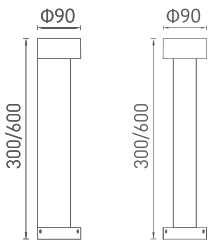

KL-B591 / KL-B592

Material: Aluminium / Glass Diffuser

Voltage: 220-240V / 50-60Hz

Led Color Option: 2700- 6500K

Working Temp.: -20°C~40°C

3000K → 6500K
CCT Switchable
3000/4000/6500K

Item NO.	KL-B591	KL-B592
Watt	LED 7W	LED 12W
Luminous Flux	520lm	800lm
Beam Angle	55°	55°
CRI	80	80
Safety type	IP65 CLASS I	IP65 CLASS I
Power Factor	≥0.85	≥0.85

KEYLIGHT
SPAIN
LIGHTING PRODUCTS