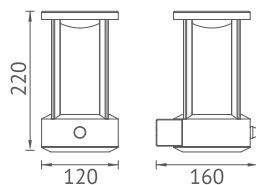

Material: Die-cast aluminium / PC Diffuser

Voltage: 220-240V / 50-60Hz

Led Color Option: 2700- 6500K

Working Temp.: -20°C~40°C

KL-OD0014 KL-OD0014-PIR

Item NO.	KL-OD0014	KL-OD0014-PIR
Watt	LED SMD 13W	LED SMD 13W
Luminous Flux	800lm	800lm
Beam Angle	120°	120°
CRI	80	80
Safety type	IP65 Class I	IP65 Class I
Power Factor	≥0.85	≥0.85