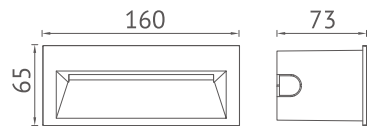

KL-OD0069

Material: Die-cast aluminium / Glass Diffuser

Voltage: 220-240V / 50-60Hz

Led Color Option: 2700- 6500K

Working Temp.: -20°C~40°C

Item NO.	KL-OD0069
Watt	LED SMD 4W
Luminous Flux	180lm
Beam Angle	60°
CRI	80
Safety type	IP54 Class I
Power Factor	≥0.5