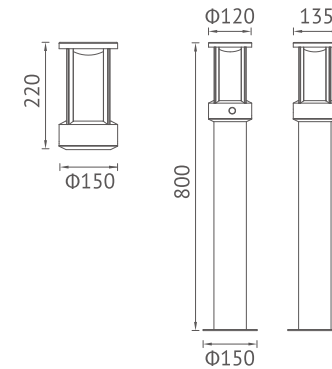

Item NO.	KL-OD0057	KL-OD0058-800	KL-OD0058-800-PIR
Watt	LED SMD 13W	LED SMD 13W	LED SMD 13W
Luminous Flux	800lm	800lm	800lm
Beam Angle	35°	35°	35°
CRI	80	80	80
Safety type	IP65 Class I	IP65 Class I	IP65 Class I
Power Factor	≥0.85	≥0.85	≥0.85