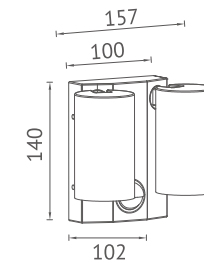

KL-W584

Material: Die-cast aluminium / Glass Diffuser

Voltage: 220-240V / 50-60Hz

Led Color Option: 2700- 6500K

Working Temp.: -20°C~40°C

3000K → 6500K
CCT Switchable
3000/4000/6500K

Sensor

Item NO.	KL-W584	KL-W584-PIR
Watt	LED COB 16W	LED COB 16W
Luminous Flux	1200lm	1200lm
Beam Angle	38°	38°
CRI	80	80
Safety type	IP65 Class I	IP65 Class I
Power Factor	≥0.9	≥0.9

KEYLIGHT
SPAIN
LIGHTING PRODUCTS