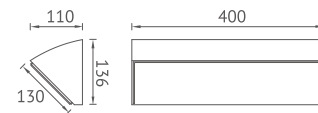

KL-W223 / KL-W226 / KL-W228

Material: Die-cast aluminium / PC Diffuser

Voltage: 220-240V / 50-60Hz

Led Color Option: 2700- 6500K

Working Temp.: -20°C~40°C

3000K → 6500K

CCT Switchable
3000/4000/6500K

Item NO.	KL-W223	KL-W226	KL-W228
Watt	LED SMD 60W	LED SMD 40W	LED SMD 24W
Luminous Flux	5000lm	4000lm	2000lm
Beam Angle	120°	120°	120°
CRI	80	80	80
Safety type	IP65 Class I	IP65 Class I	IP65 Class I
Power Factor	≥0.9	≥0.9	≥0.9