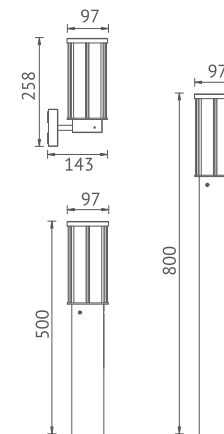

Item NO.	KL-W235	KL-B235-800	KL-B235-500
Watt	E27 MAX.8W	E27 MAX.8W	E27 MAX.8W
Safety type	IP44	IP44	IP44

KEYLIGHT
SPAIN
LIGHTING PRODUCTS