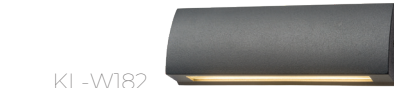

KL-W181 / KL-W182 / KL-W183

Material: Die-cast aluminium / Glass Diffuser

Voltage: 220-240V / 50-60Hz

Led Color Option: 2700- 6500K

Working Temp.: -20°C~40°C