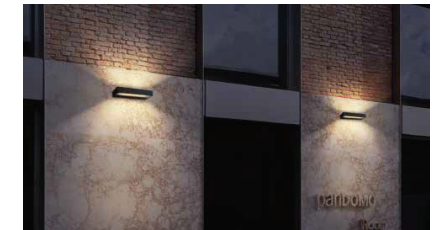

Material: Die-cast aluminium / Glass Diffuser

Voltage: 220-240V / 50-60Hz

Led Color Option: 2700- 6500K

Working Temp.: -20°C~40°C

White Silver Dark Grey Black

3000K → 6500K
CCT Switchable
 3000/4000/6500K

Item NO.	KL-W171-III	KL-W176-III
Watt	LED SMD 10W	LED SMD 2X7W
Luminous Flux	800lm	1200lm
Beam Angle	120°	120°
CRI	80	80
Safety type	IP65 CLASS I	IP65 CLASS I
Power Factor	≥0.95	≥0.95