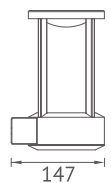

KL-OD0014 / KL-OD0014-PIR

Material: Die-cast aluminium / PC Diffuser

Voltage: 220-240V / 50-60Hz

Led Color Option: 2700- 6500K

Working Temp.: -20°C~40°C

KL-OD0014   KL-OD0014-PIR

Item NO.	KL-OD0014	KL-OD0014-PIR
Watt	LED SMD 13W	LED SMD 13W
Luminous Flux	800lm	800lm
Beam Angle	120°	120°
CRI	80	80
Safety type	IP65 Class I	IP65 Class I
Power Factor	≥0.85	≥0.85