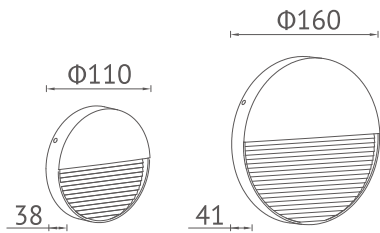

KL-WM057 / KL-WM058

Material: Die-cast aluminium / Glass Diffuser

Voltage: 220-240V / 50-60Hz

Led Color Option: 2700- 6500K

Working Temp.: -20°C~40°C