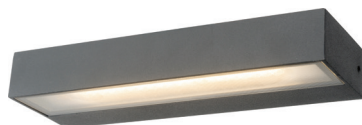

KL-W171 / KL-W176

Material: Die-cast aluminium / Glass Diffuser

Voltage: 220-240V / 50-60Hz

Led Color Option: 2700- 6500K

Working Temp.: -20°C~40°C

KL-W171

KL-W176

Item NO.	KL-W171	KL-W176
Watt	LED SMD 12W	LED SMD 2X8W
Luminous Flux	800lm	1300lm
Beam Angle	120°	120°
CRI	80	80
Safety type	IP65 Class I	IP65 Class I
Power Factor	≥0.95	≥0.95