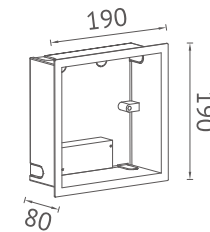

Item NO.	KL-WR052
Watt	LED 20W
Luminous Flux	1450lm
Beam Angle	80°
CRI	80
Safety type	IP65 Class I
Power Factor	≥0.9

KEYLIGHT
SPAIN
LIGHTING PRODUCTS