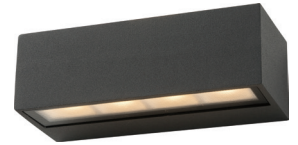

KL-W167 / KL-W168

Material: Die-cast aluminium / Glass Diffuser

Voltage: 220-240V / 50-60Hz

Led Color Option: 2700- 6500K

Working Temp.: -20°C~40°C

White   Silver   Dark Grey   Black

KL-W168

Item NO.	KL-W167	KL-W168
Watt	LED SMD 4W	LED SMD 7W
Luminous Flux	320lm	510lm
Beam Angle	120°	120°
CRI	80	80
Safety type	IP65 Class I	IP65 Class I
Power Factor	≥0.5	≥0.9

KEYLIGHT
SPAIN
LIGHTING PRODUCTS