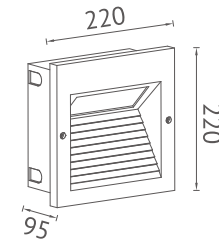

Item NO.	KL-WR052
Watt	LED 20W
Luminous Flux	1450lm
Beam Angle	80°
CRI	80
Safety type	IP65 Class I
Power Factor	≥0.9

KEYLIGHT
SPAIN
LIGHTING PRODUCTS