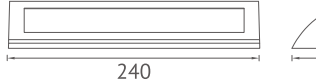

KL-W181 / KL-W182 / KL-W183

Material: Die-cast aluminium / Glass Diffuser

Voltage: 220-240V / 50-60Hz

Led Color Option: 2700- 6500K

Working Temp.: -20°C~40°C