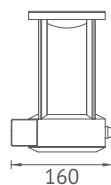

KL-OD0014 / KL-OD0014-PIR

Material: Die-cast aluminium / PC Diffuser

Voltage: 220-240V / 50-60Hz

Led Color Option: 2700- 6500K

Working Temp.: -20°C~40°C

KL-OD0014   KL-OD0014-PIR

Item NO.	KL-OD0014	KL-OD0014-PIR
Watt	LED SMD 13W	LED SMD 13W
Luminous Flux	800lm	800lm
Beam Angle	120°	120°
CRI	80	80
Safety type	IP65 Class I	IP65 Class I
Power Factor	≥0.85	≥0.85