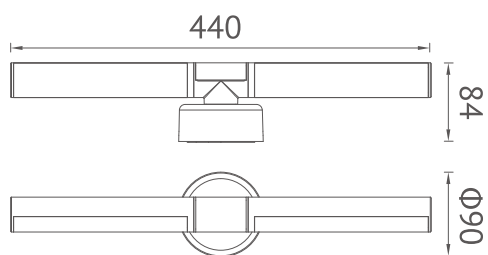

KL-W452

Material: Die-cast aluminium / Glass Diffuser

Voltage: 220-240V / 50-60Hz

Led Color Option: 2700- 6500K

Working Temp.: -20°C~40°C