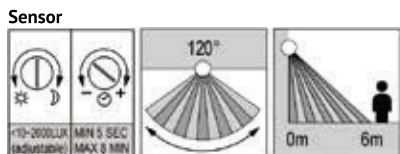

KL-W570 / KL-W571

Material: Die-cast aluminium / Glass Diffuser

Voltage: 220-240V / 50-60Hz

Led Color Option: 2700- 6500K

Working Temp.: -20°C~40°C

3000K → 6500K
CCT Switchable
3000/4000/6500K

Item NO.	KL-W570	KL-W570-DN	KL-W571	KL-W571 - PIR
Watt	LED SMD 12W	LED SMD 12W	LED SMD 21W	LED SMD 21W
Luminous Flux	800lm	800lm	1500lm	1500lm
Beam Angle	120°	120°	120°	120°
CRI	80	80	80	80
Safety type	IP54 Class I	IP54 Class I	IP54 Class I	IP54 Class I
Power Factor	≥0.8	≥0.8	≥0.8	≥0.8