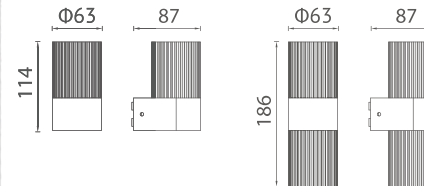

Item NO.	KL-W157	KL-W158
Watt	GU10 MAX.35W	GU10 2XMAX.35W
Safety type	IP54 CLASS I	IP54 CLASS I

KEYLIGHT
SPAIN
LIGHTING PRODUCTS