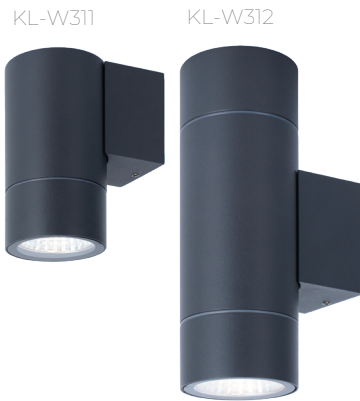

KEYLIGHT
 SPAIN
 LIGHTING PRODUCTS

KL-W311 / KL-W312

Material: Die-cast aluminium / Glass Diffuser

Voltage: 220-240V / 50-60Hz

Led Color Option: 2700- 6500K

Working Temp.: -20°C~40°C

Item NO.	KL-W311	KL-W312
Watt	LED COB 7W	LED COB 13W
Luminous Flux	800lm	1500lm
Beam Angle	38°	38°
CRI	80	80
Safety type	IP65 Class I	IP65 Class I
Power Factor	≥0.5	≥0.85