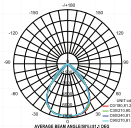

INTENSITY DISTRIBUTION DIAGRAM BY CIP-MARK