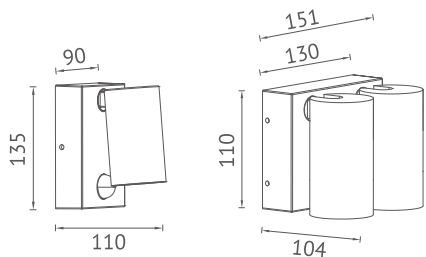

3000K → 6500K

CCT Switchable
3000/4000/6500K