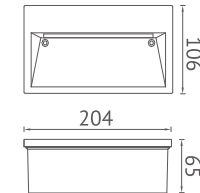

KL-OD0039 / KL-WR041

Material: Die-cast aluminium / Glass Diffuser

Voltage: 220-240V / 50-60Hz

Led Color Option: 2700- 6500K

Working Temp.: -20°C~40°C

KL-OD0039

KL-WR041

Item NO.	KL-OD0039	KL-WR041
Watt	LED SMD 10W	LED SMD 10W
Luminous Flux	250lm	250lm
Beam Angle	70°	70°
CRI	80	80
Safety type	IP54 Class I	IP54 Class I
Power Factor	≥0.9	≥0.9