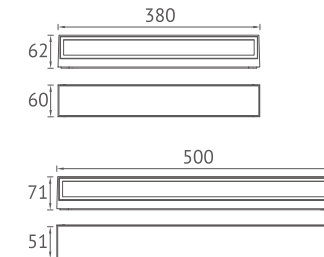

Item NO.	KL-W177	KL-W179
Watt	LED SMD 20W	LED SMD 24W
Luminous Flux	1550lm	2200lm
Beam Angle	110°	110°
CRI	80	80
Safety type	IP65 Class I	IP65 Class I
Power Factor	≥0.96	≥0.95

KEYLIGHT
SPAIN
LIGHTING PRODUCTS