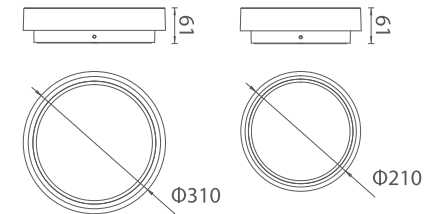

KL-OD0063 / KL-OD0064

Material: Die-cast aluminium / PC Diffuser

Voltage: 220-240V / 50-60Hz

Led Color Option: 2700- 6500K

Working Temp.: -20°C~40°C

3000K → 6500K

CCT Switchable
3000/4000/6500K

Item NO.	KL-OD0063	KL-OD0064
Watt	LED 22W	LED 40W
Luminous Flux	2000lm	3600lm
Beam Angle	120°	120°
CRI	80	80
Safety type	IP65 Class I	IP65 Class I
Power Factor	≥0.9	≥0.9