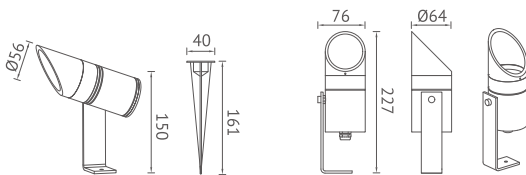

KEYLIGHT
 SPAIN
 LIGHTING PRODUCTS

KL-S735 / KL-OD0043

Material: Die-cast aluminium / Glass Diffuser

Voltage: 220-240V / 50-60Hz

Led Color Option: 2700- 6500K

Working Temp.: -20°C~40°C

Item NO.	KL-S735	KL-OD0043
Watt	LED COB 7W	GU10 MAX.35W
Luminous Flux	750lm	-
Beam Angle	24°	-
CRI	80	-
Safety type	IP65 CLASS I	IP65 CLASS I
Power Factor	≥0.5	-