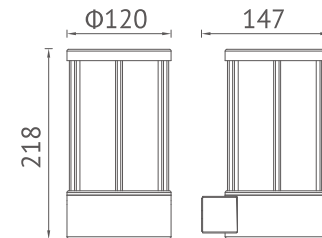

Item NO.	KL-W231
Watt	E27 Max.60W
Safety type	IP44

KEYLIGHT
SPAIN
LIGHTING PRODUCTS