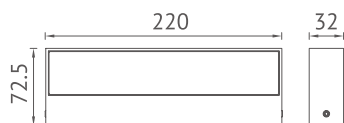

KL-W171 / KL-W176

Material: Die-cast aluminium / Glass Diffuser

Voltage: 220-240V / 50-60Hz

Led Color Option: 2700- 6500K

Working Temp.: -20°C~40°C

KL-W171

KL-W176

Item NO.	KL-W171	KL-W176
Watt	LED SMD 12W	LED SMD 2X8W
Luminous Flux	800lm	1300lm
Beam Angle	120°	120°
CRI	80	80
Safety type	IP65 Class I	IP65 Class I
Power Factor	≥0.95	≥0.95