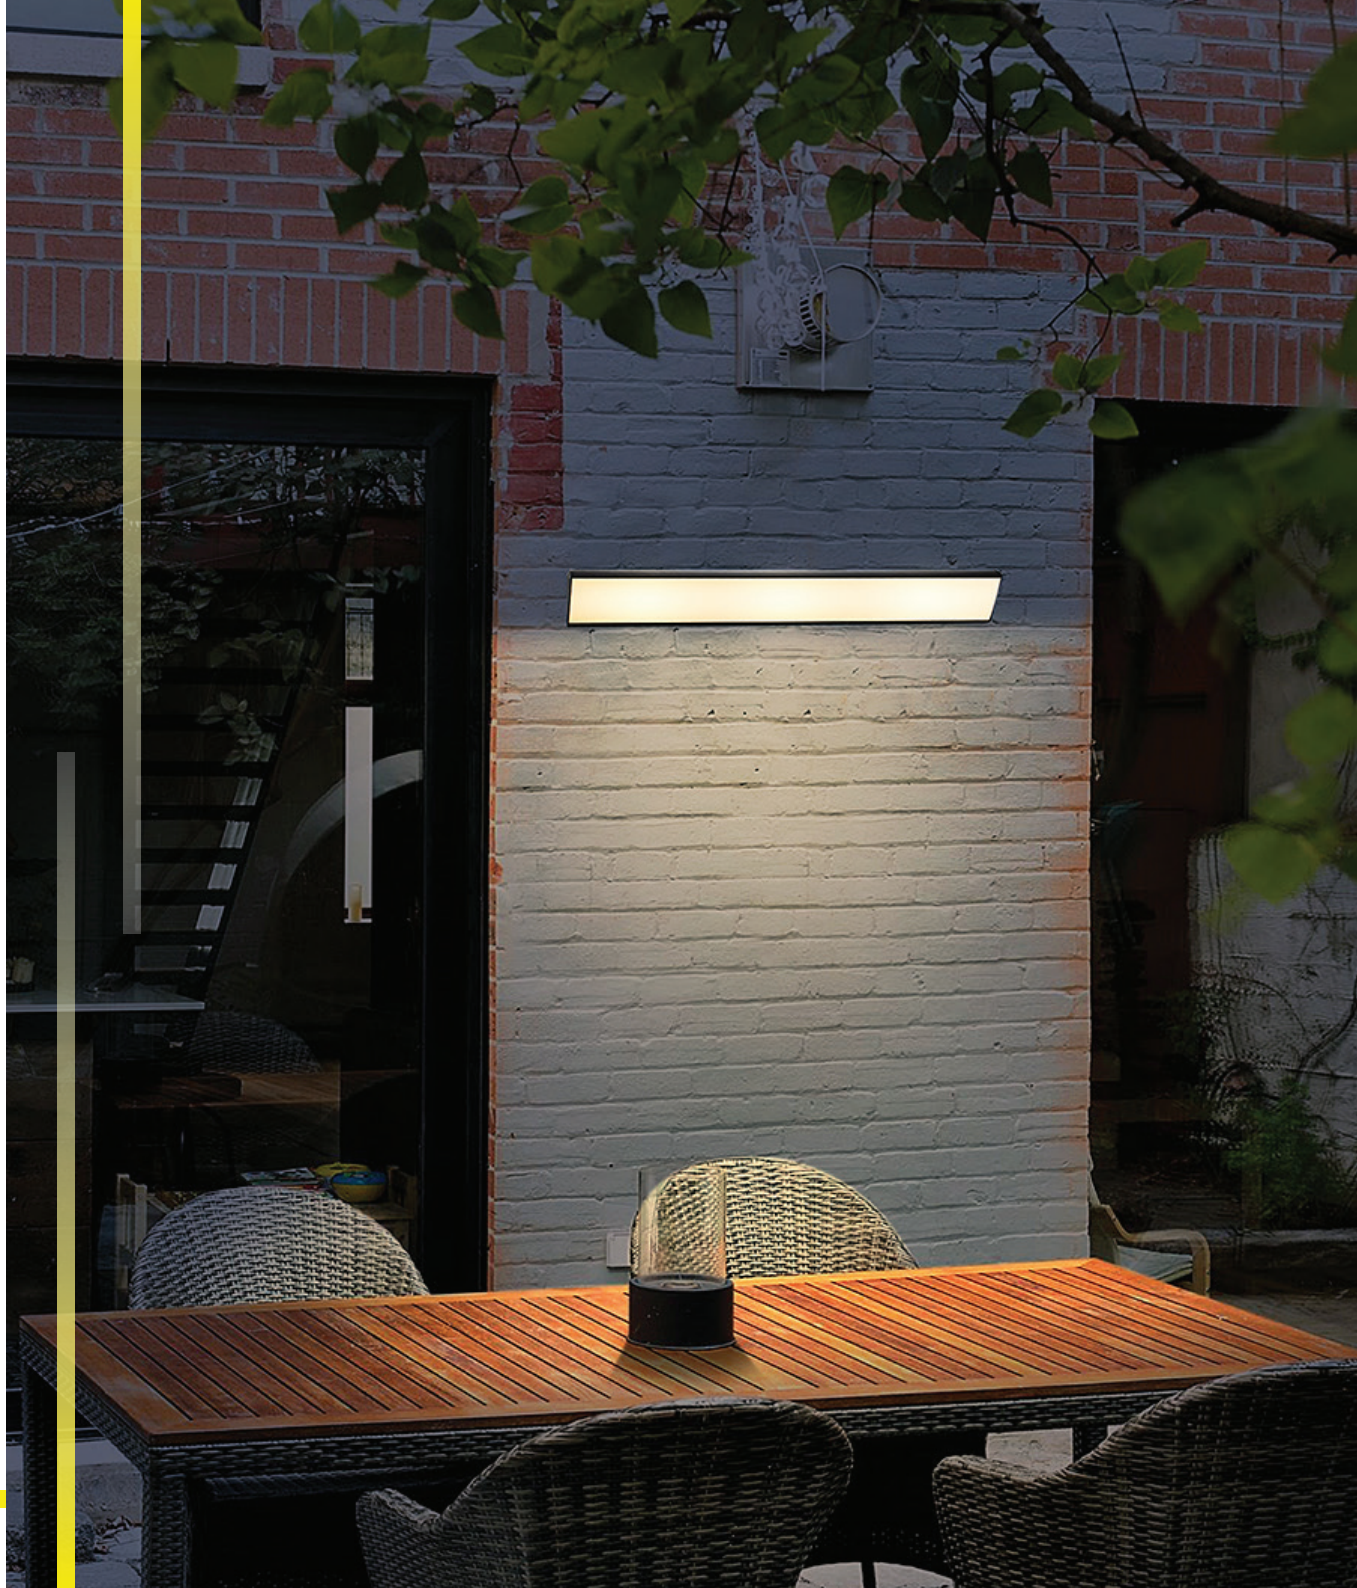

KEYLIGHT
SPAIN
LIGHTING PRODUCTS

Item NO.	KL-W229-600	KL-W229-900	KL-W229-1200
Watt	LED SMD 40W	LED SMD 60W	LED SMD 80W
Luminous Flux	2800lm	5000lm	6500lm
Beam Angle	120°	120°	120°
CRI	80	80	80
Safety type	IP54	IP54	IP54
Power Factor	≥0.9	≥0.9	≥0.9