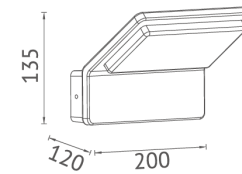

KL-W206

KL-W206 - PIR

Item NO.	KL-W206	KL-W206 - PIR
Watt	LED SMD 21W	LED SMD 21W
Luminous Flux	1600lm	1600lm
Beam Angle	105°	105°
CRI	80	80
Safety type	IP65 Class I	IP65 Class I
Power Factor	≥0.9	≥0.9

KEYLIGHT
SPAIN
LIGHTING PRODUCTS