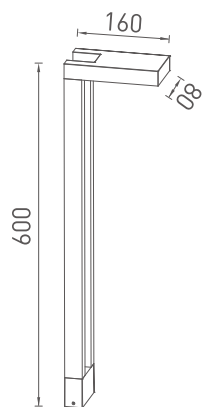

KL-B238

Material: Die-cast aluminium / Glass Diffuser

Voltage: 12-24V / 50-60Hz

Led Color Option: 2700- 6500K

Working Temp.: -20°C~40°C