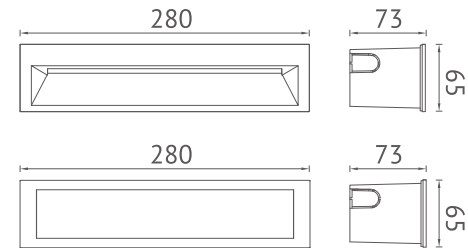

Item NO.	KL-WR048	KL-WR049
Watt	LED SMD 10W	LED SMD 10W
Luminous Flux	400lm	320lm
Beam Angle	68°	68°
CRI	80	80
Safety type	IP54 Class I	IP65 Class I
Power Factor	≥0.9	≥0.9

KEYLIGHT
SPAIN
LIGHTING PRODUCTS