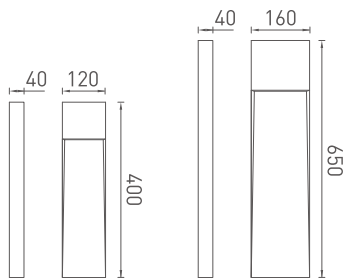

KL-B601 / KL-B602

Material: Die-cast aluminium / PC Diffuser

Voltage: 220-240V / 50-60Hz

Led Color Option: 2700- 6500K

Working Temp.: -20°C~40°C

3000K → 6500K

CCT Switchable
3000/4000/6500K